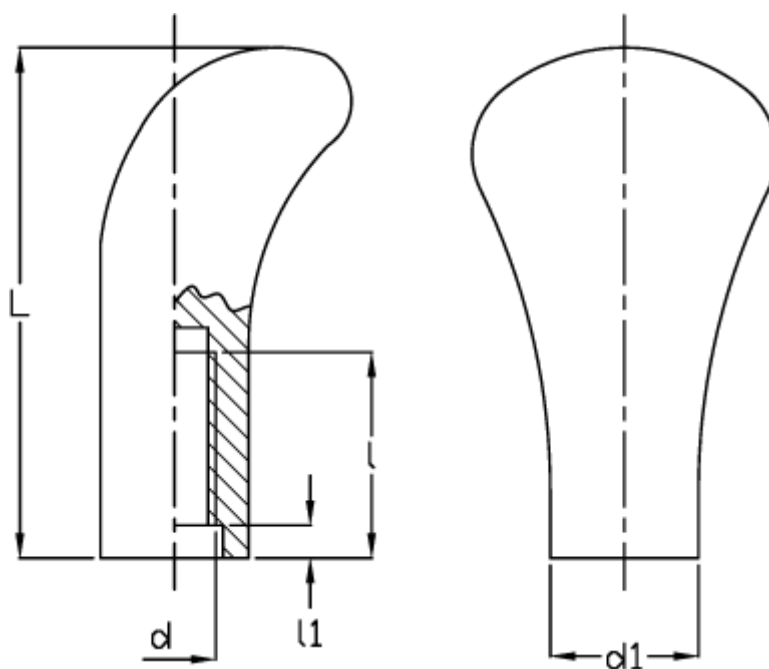

Article number: 2304020801
Description: E+G Handle
I.218/60-M10

Measures

d = M10

d1 = 18

l = 25

L = 62

l1 = 4